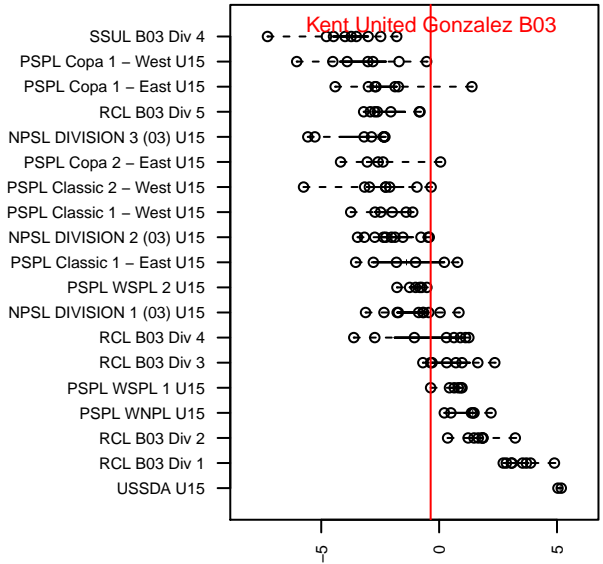

Kent United Gonzalez B03

Kent United
 Kent, WA
 B03 total strength=1253
 attack=6.5 defense=3.56
 fall league = PSPL WSPL 1 U15
 notes= Gonzalez 2015

alt names used:
 Kent United B03 Gonzalez
 Kent United B03 Gonzalez (select)

Venues played:
 2017 Seattle Cup BU15 Silver
 2017 PSPL WSPL 1 U15

Kent United Gonzalez B03
 Dots are actual minus expected GF (blue circles) and GA (red triangles).
 Blue line is smoothed change in attack strength. Red is smoothed change in defense strength.

**attack and defense variance (black dot)
relative to other teams
and top 10 in region**

**attack and defense rating
relative to others at age
and all opponents in last 13 months**

Performance relative to 13 month average